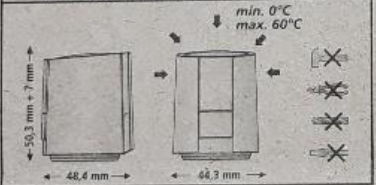

⚠ For 24 V: Valve Drive has to be powered by a 24 V safety transformer according to EN 61558-2-6 (Europe) with a maximum power output of 100 VA or class II - UL approved (North America).